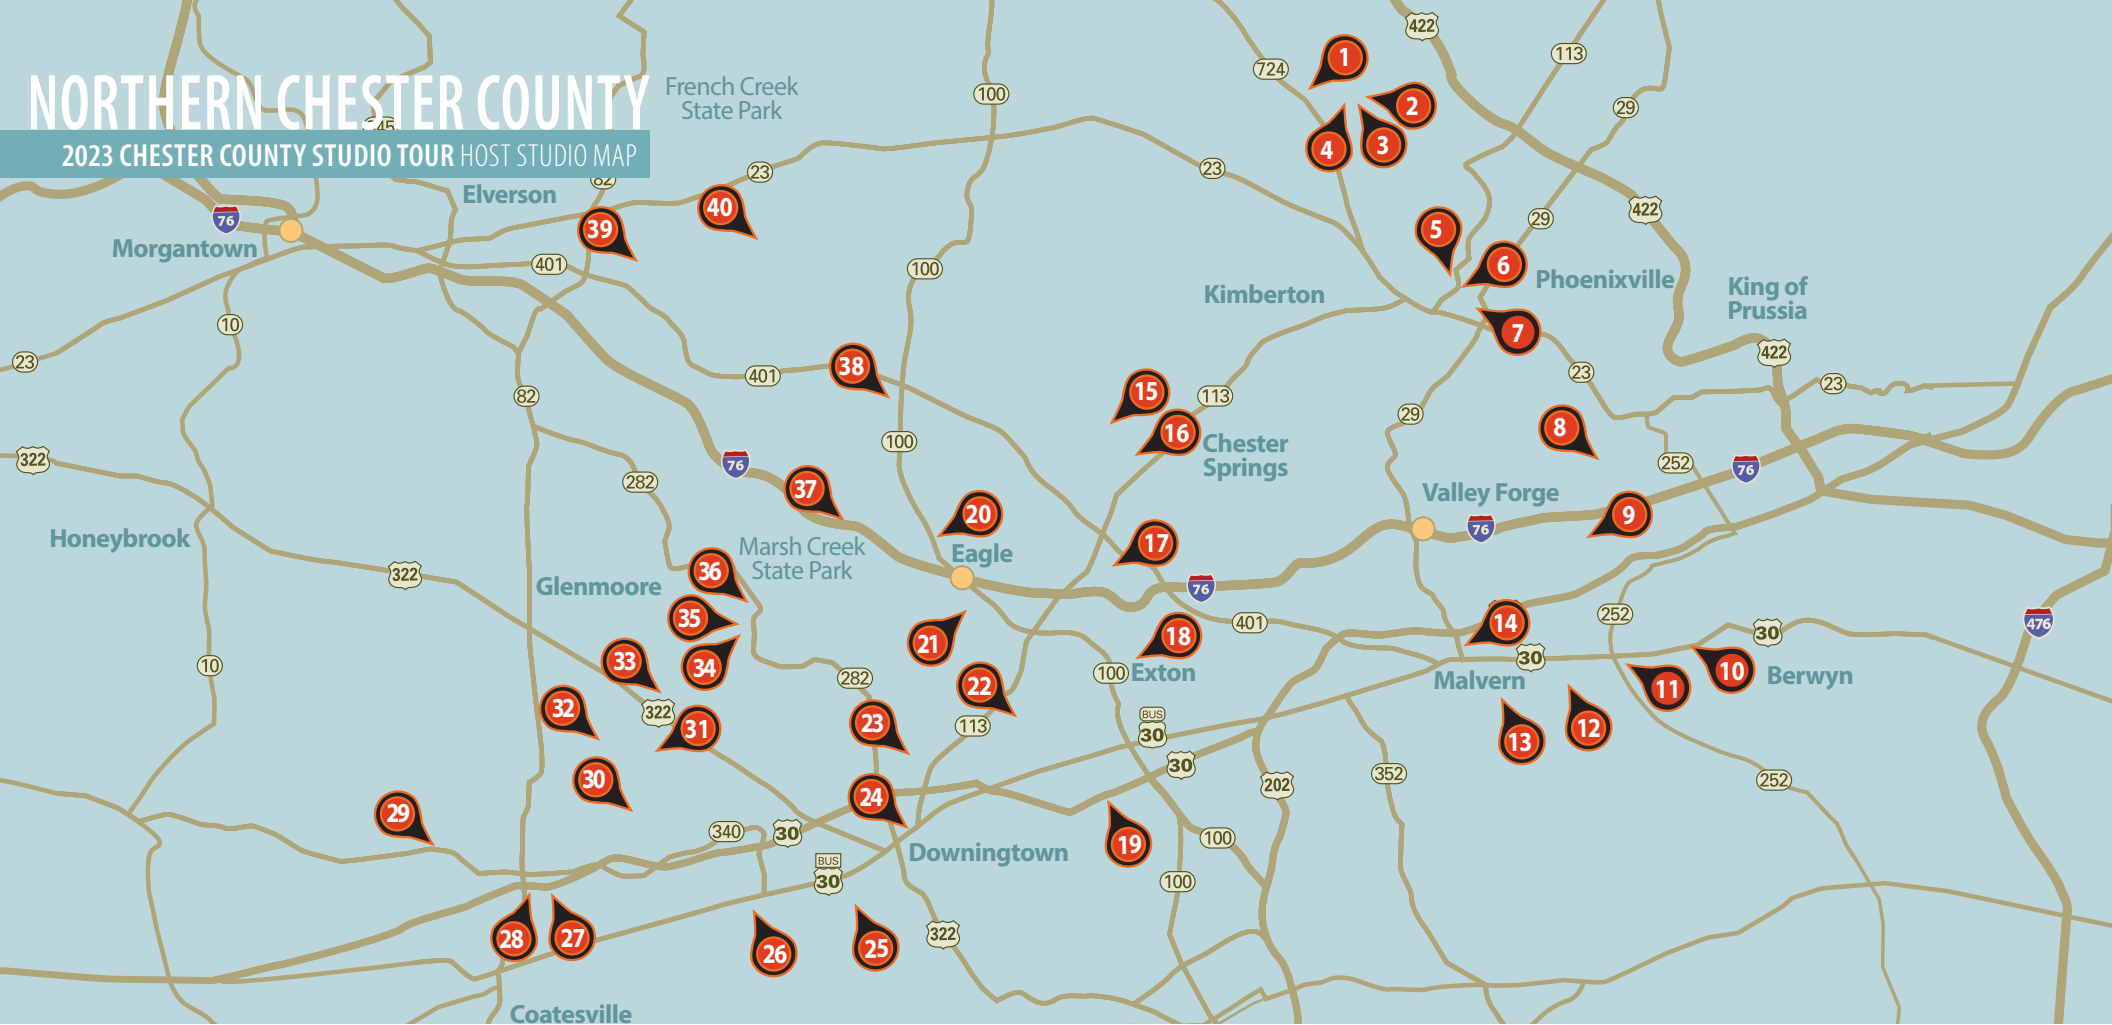

# NORTHERN CHESTER COUNTY

## 2023 CHESTER COUNTY STUDIO TOUR HOST STUDIO MAP

- 1 RYAN GREENHECK**  
813 Bridge Street, Spring City, PA 19475
- 2 SANDRA SEVERSON**  
20 East Bridge Street, Spring City, PA 19475
- 3 ANNE MITCHELL REID**  
20 East Bridge Street, Spring City, PA 19475
- 4 JOANNE L. CAROTHERS**  
20 East Bridge Street, Spring City, PA 19475
- 5 EMILY MULLET**  
321 Vanderslice Street, Phoenixville, PA 19460
- 6 TERESA HAAG**  
223 Prospect Street, Phoenixville PA 19460
- 7 SIOBHAN BEDFORD**  
148 4th Avenue, Phoenixville, PA 19460
- 8 SHAMARUKH BILLAH**  
85 Forge Mountain Drive, Phoenixville, PA 19460
- 9 MONIQUE SARKESSIAN**  
1800 Hawkweed Way, Malvern PA, 19355
- 10 RID FRANCISCO**  
13 Lizbeth Lane, Berwyn, PA 19312

- 21 STEPHEN SMITH**  
494 Wharton Boulevard, Exton, PA 19341
- 22 SAURABH OZA**  
520 Westfield Drive, Exton, PA 19341
- 23 DIANE JORDAN-BJORNSTAD**  
931 Kings Arms Drive, Downingtown, PA 19335
- 24 ADRIAN MARTINEZ**  
363 Washington Avenue, Downingtown, PA 19335
- 25 VIDYA SHYAMSUNDAR**  
1575 Bright Glade Circle, Downingtown, PA 19335
- 26 MIA FABRIZIO**  
3716 Norwood Avenue, Downingtown, PA 19335
- 27 RON SALTZMAN**  
409 Lockport Lane, Coatesville, PA 19320
- 28 NANCY FUHRMAN**  
382 Randall Lane, Coatesville, PA 19320
- 29 HERB EILERTSEN**  
570 West Kings Highway, Coatesville, PA 19320
- 30 JOHN BIDDLE**  
591 Hadfield Road, Downingtown, PA 19335