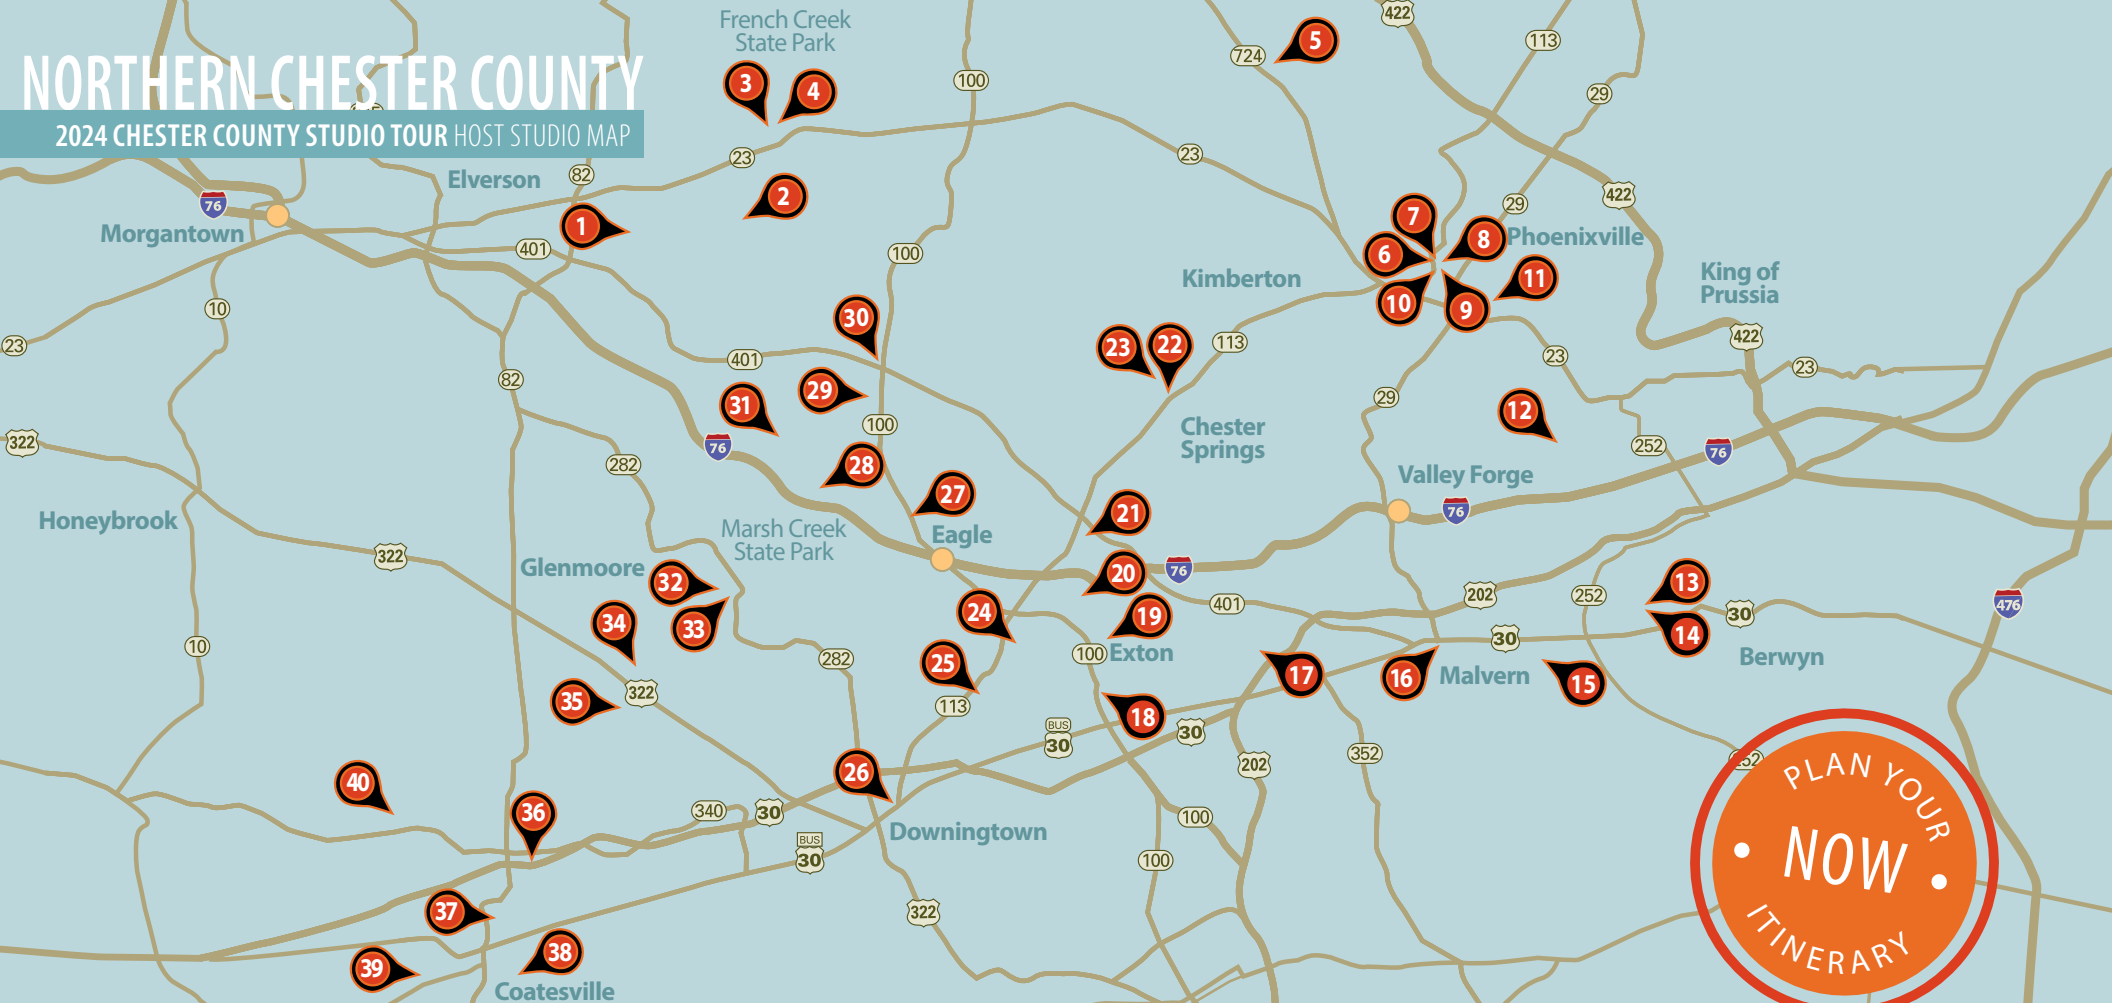

**VISIT  
COUNTYSTUDIOTOUR.COM**  
FOR MORE DETAILS  
ABOUT DEMONSTRATIONS  
AND ARTIST PROFILES

- 1 LIZ GRIESSER**  
21 Chrisman Drive, Elverson, PA 19520
- 2 CLAIRE ROSEN**  
810 Warwick Furnace Road, Glenmoore, PA 19343
- 3 KATHRYN ASHLEIGH**  
3641 Saint Peters Road, Elverson, PA 19520
- 4 AMY JAMES**  
1964 Ridge Road, Pottstown, PA 19465
- 5 RYAN GREENHECK**  
813 Bridge Street, Spring City, PA 19475
- 6 JOHN WILSON**  
209 Bridge Street, Phoenixville, PA 19460
- 7 LEE POHLSANDER**  
209 Bridge Street, Phoenixville, PA 19460
- 8 TERESA HAAG**  
223 Prospect Street, Phoenixville, PA 19460
- 9 ZACHARY SMITH**  
142 Quick Street, Phoenixville, PA 19460
- 10 MARYANNE BUSCHINI**  
142 Quick Street, Studio #140, Phoenixville, PA 19460