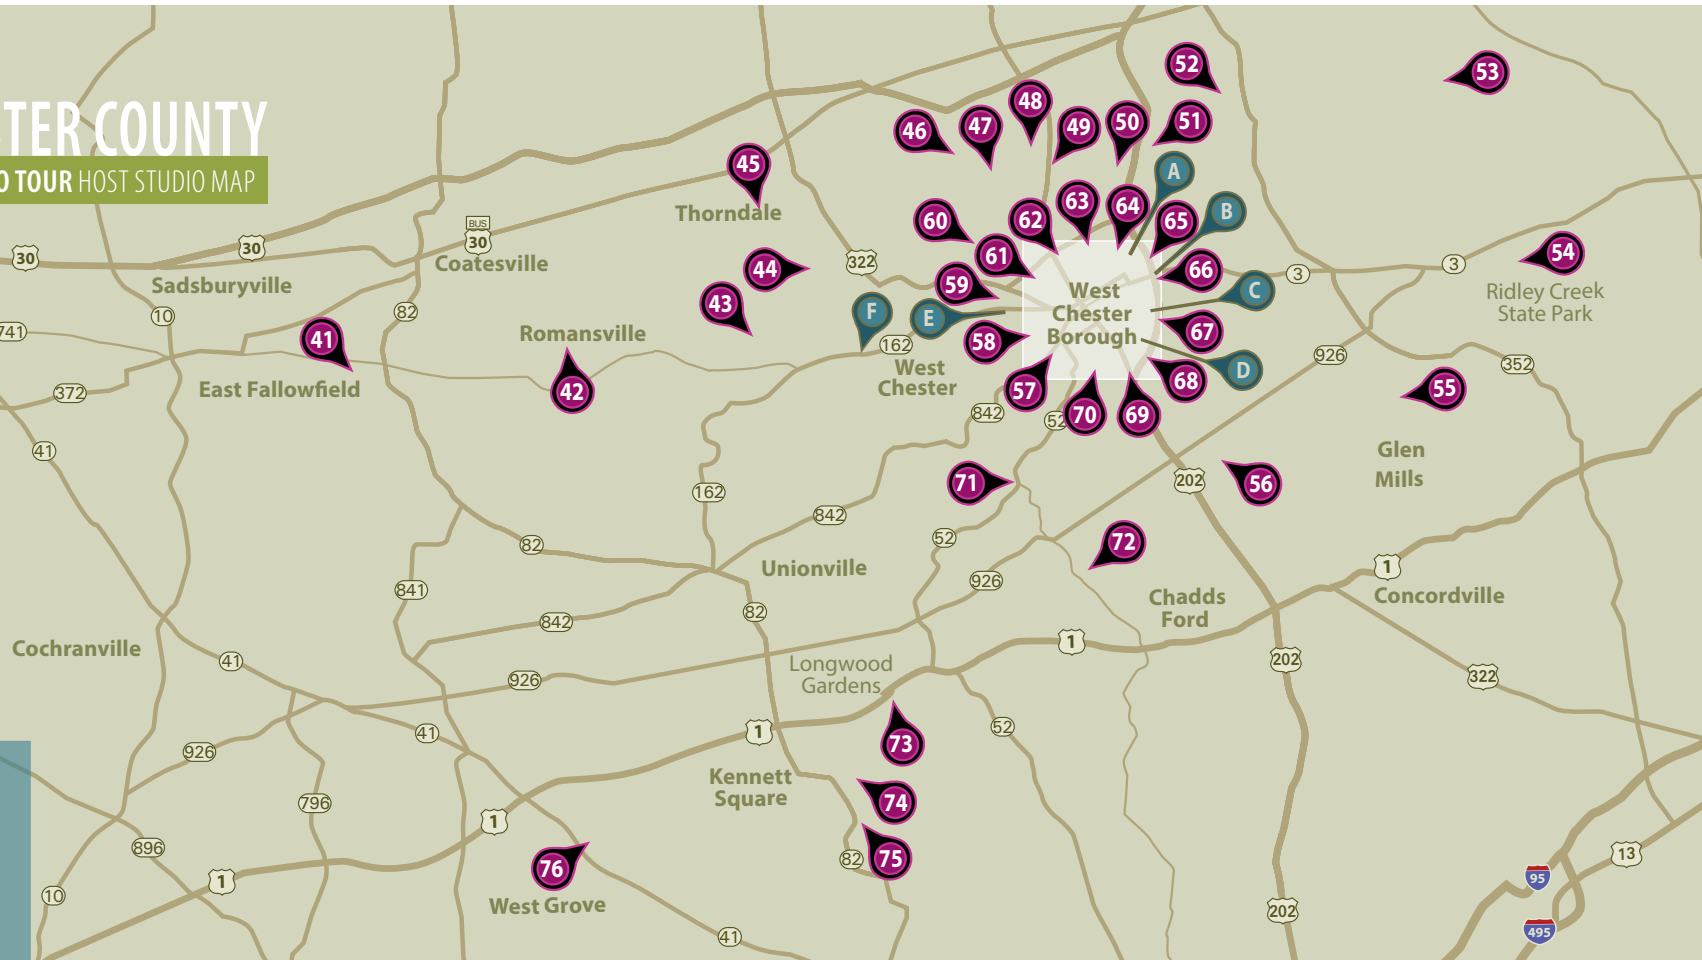

SCAN TO FIND THE
5 CLOSEST STUDIOS