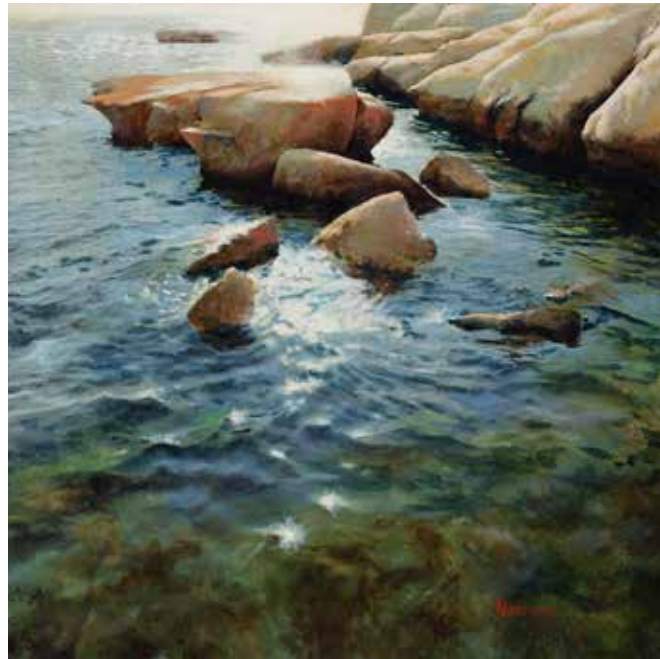

## VICTOR MORDASOV STUDIO | ♿

1099 Airport Road • West Chester, Pennsylvania 19380  
(610) 696-4733

**Victor Mordasov**  
Painting

**E:** vicmoinc@yahoo.com  
VictorMordasov.com