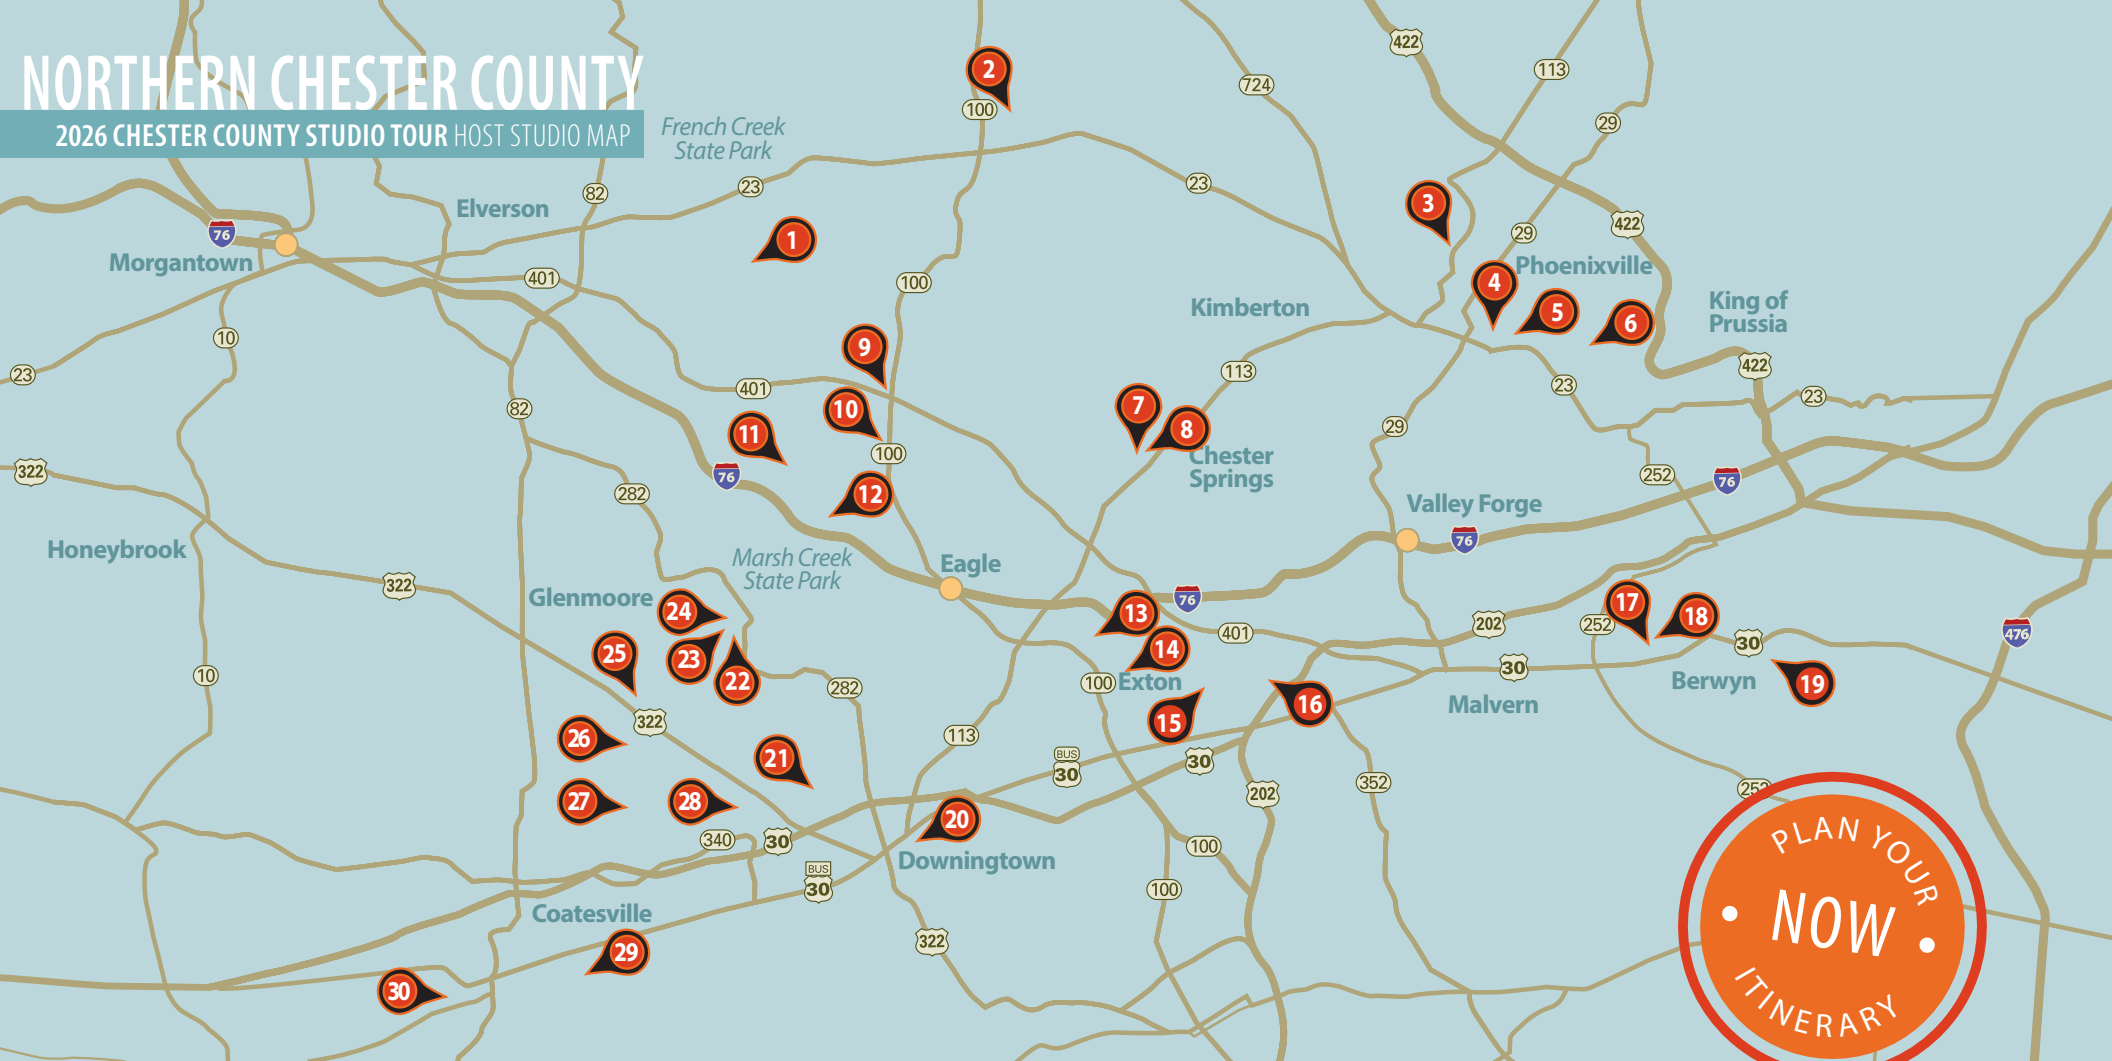

NORTHERN CHESTER COUNTY

2026 CHESTER COUNTY STUDIO TOUR HOST STUDIO MAP

- 1** **CLAIRE ROSEN**
810 Warwick Furnace Road, Glenmoore, PA 19343
- 2** **KEVIN KIMBALL**
150 Florence Drive, Pottstown, PA 19465
- 3** **TERESA HAAG**
1044 Almond Drive, Phoenixville, PA 19460
- 4** **LESLIE PALMER**
109 Carson Street, Phoenixville, PA 19460
- 5** **HARRIET HILL**
118 Rossiter Avenue, Phoenixville, PA 19460
- 6** **KIM LUTSCHAUNIG**
424 Picket Post Lane, Phoenixville, PA 19460
- 7** **MATTHEW WREN**
1668 Art School Road, Chester Springs, PA 19425
- 8** **JESSE HULSE**
1600 Yellow Springs Road, Chester Springs, PA 19425

- 9** **LISA DAWN WHITE**
2948 Conestoga Road, Glenmoore, PA 19343
- 10** **JESSI STEAD**
142 Cedar Lane, Glenmoore, PA 19343
- 11** **LENI HOCH**
570 Greenridge Road, Glenmoore, PA 19343
- 12** **PAM MCKEE**
109 Hoffman Circle, Downingtown, PA 19335
- 13** **DAYNA PELC**
1901 Worthington Drive, Exton, PA 19341
- 14** **NILANJAN BHOWMIK**
101 Valley Hill Road, Exton, PA 19341
- 15** **JOHN MANO**
971 Swedesford Road, Exton, PA 19341
- 16** **AL RICHARDS**
967 Swedesford Road, Exton, PA 19341

- 17** **RIDGELY FRANCISCO**
13 Lizbeth Lane, Berwyn, PA 19312
- 18** **KATHLEEN DERNOGA**
11 Lizbeth Lane, Berwyn, PA 19312
- 19** **WENDY MERRON**
215 South Valley Forge Road, Devon, PA 19333
- 20** **ADRIAN MARTINEZ**
363 Washington Avenue, Downingtown, PA 19335
- 21** **BRADFORD DAVIS**
341 Rock Raymond Road, Downingtown, PA 19335
- 22** **JULIA POOK**
11 Highspire Road, Downingtown, PA 19335
- 23** **MICHAEL FLECK**
70 Highspire Road, Downingtown, PA 19335
- 24** **JEFF SCHALLER**
80 Highspire Road, Downingtown, PA 19335