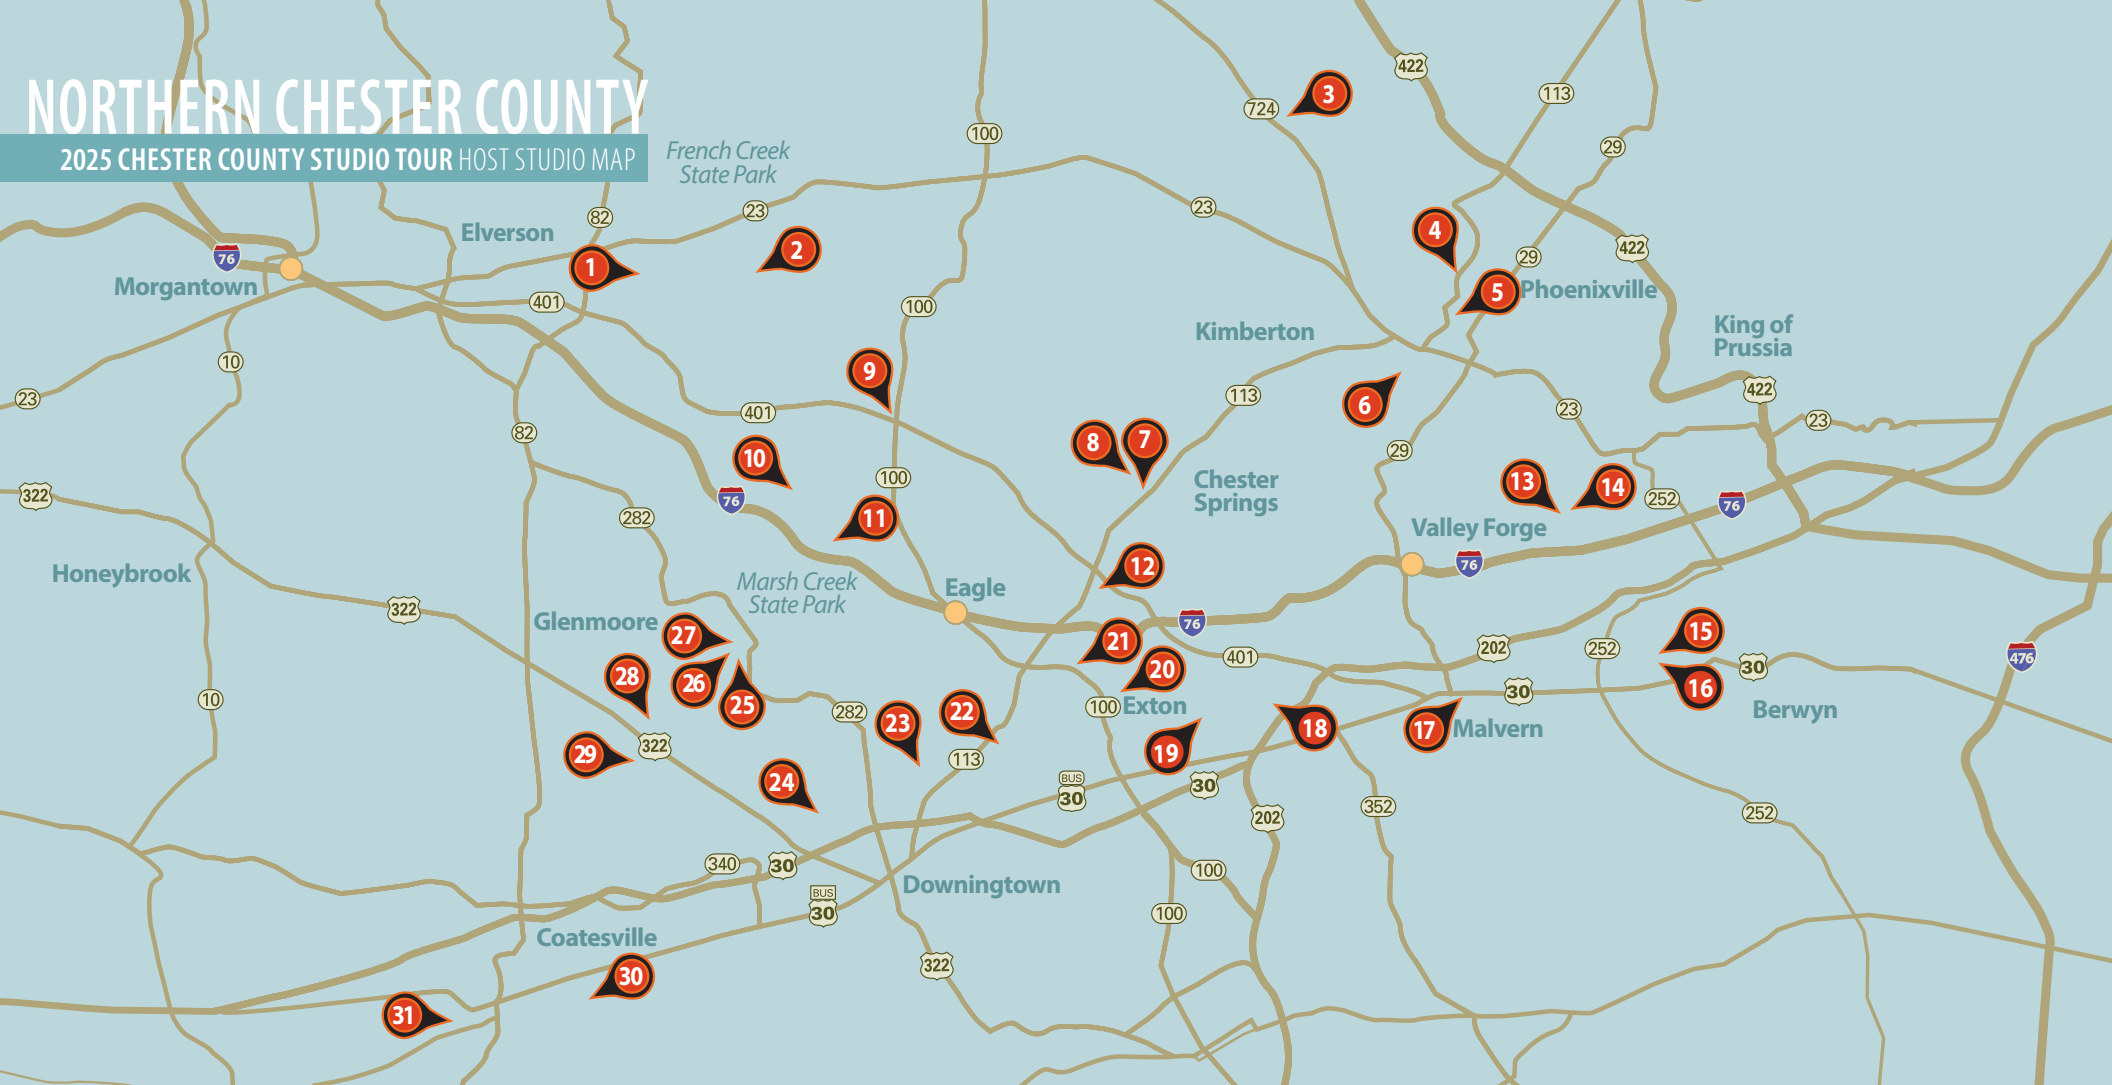

# NORTHERN CHESTER COUNTY

## 2025 CHESTER COUNTY STUDIO TOUR HOST STUDIO MAP

- 1 LIZ GRIESSER**  
21 Chrisman Drive, Elverson, PA 19520
- 2 CLAIRE ROSEN**  
810 Warwick Furnace Road, Glenmoore, PA 19343
- 3 RYAN GREENHECK**  
813 Bridge Street, Spring City, PA 19475
- 4 TERESA HAAG**  
1044 Almond Drive, Phoenixville, PA 19460
- 5 JEDI WRIGHT**  
223 Prospect Street, Phoenixville, PA 19460
- 6 SEAN HALLORAN**  
388 West Pothouse Road, Phoenixville, PA 19460
- 7 MATTHEW WREN**  
1668 Art School Road, Chester Springs, PA 19425
- 8 JESSE HULSE**  
1600 Yellow Springs Road, Chester Springs, PA 19425

- 9 LISA DAWN WHITE**  
2948 Conestoga Road, Glenmoore, PA 19343
- 10 LENI HOCH**  
570 Greenridge Road, Glenmoore, PA 19343
- 11 PAM McKEE**  
109 Hoffman Circle, Downingtown, PA 19335
- 12 KEVIN CUMMINS**  
427 South Saddlebrook Circle, Chester Springs, PA 19425
- 13 HEATHER PASQUALINO**  
1637 Jones Avenue, Phoenixville, PA 19460
- 14 SHAMARUKH BILLAH**  
85 Forge Mountain Drive, Phoenixville, PA 19460
- 15 RIDGELY FRANCISCO**  
13 Lizbeth Lane, Berwyn, PA 19312
- 16 KATHLEEN DERNOGA**  
11 Lizbeth Lane, Berwyn, PA 19312

- 17 LAW BLANK**  
18 East Lancaster Avenue, Malvern, PA 19355
- 18 AL RICHARDS**  
967 Swedesford Road, Malvern, PA 19355
- 19 JOHN MANO**  
971 Swedesford Road, Exton, PA 19341
- 20 NILANJAN BHOWMIK**  
101 Valley Hill Road, Exton, PA 19341
- 21 DAYNA PELC**  
1901 Worthington Drive, Exton, PA 19341
- 22 SAURABH OZA**  
520 Westfield Drive, Exton, PA 19341
- 23 EDEN BROWN**  
6 Maggies Lane, Downingtown, PA 19335
- 24 BRADFORD DAVIS**  
341 Rock Raymond Road, Downingtown, PA 19335